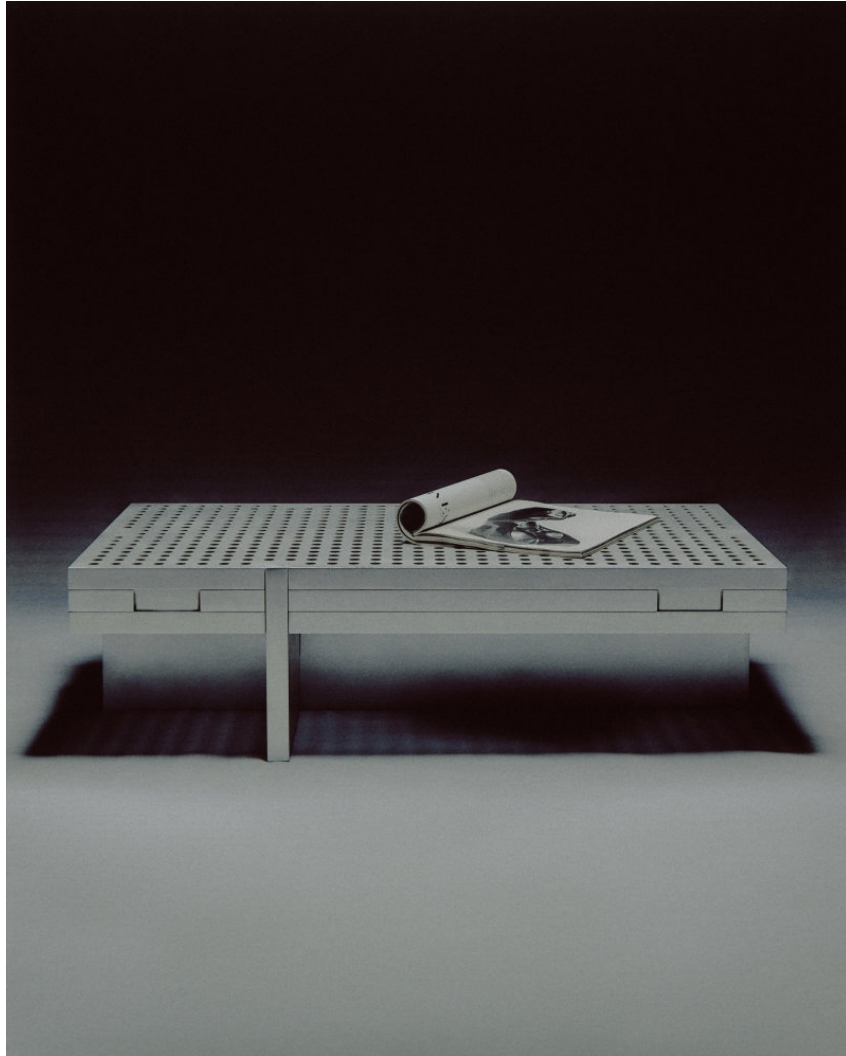

MAGMA

Brud Studia
Henz Aluminowy
Hand brushed aluminium
290 h x 610 d x 1055 w

$15,000

MAGMA GALLERIES
5 BEDFORD ST, COLLINGWOOD, 3066
WWW.MAGMAGALLERIES.COM