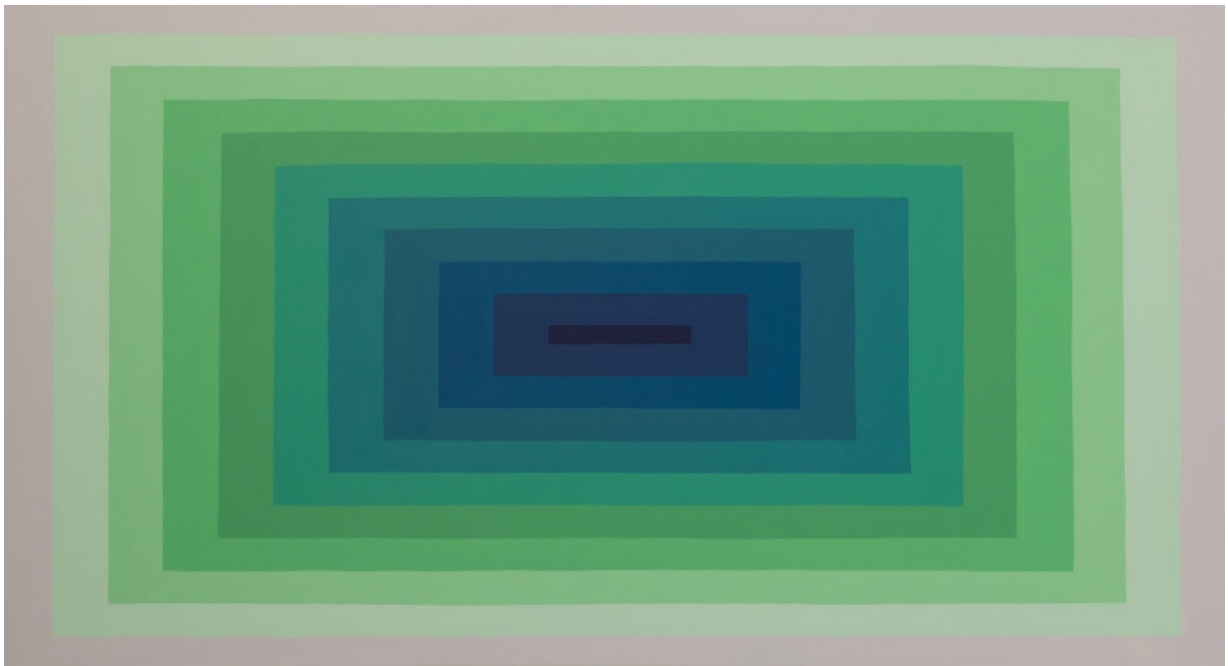

MAGMA

Drez
Cascade, 2024
Acrylic on linen
130 x 240 cm

$ 9,000

MAGMA GALLERIES
5 BEDFORD ST, COLLINGWOOD, 3066
WWW.MAGMAGALLERIES.COM