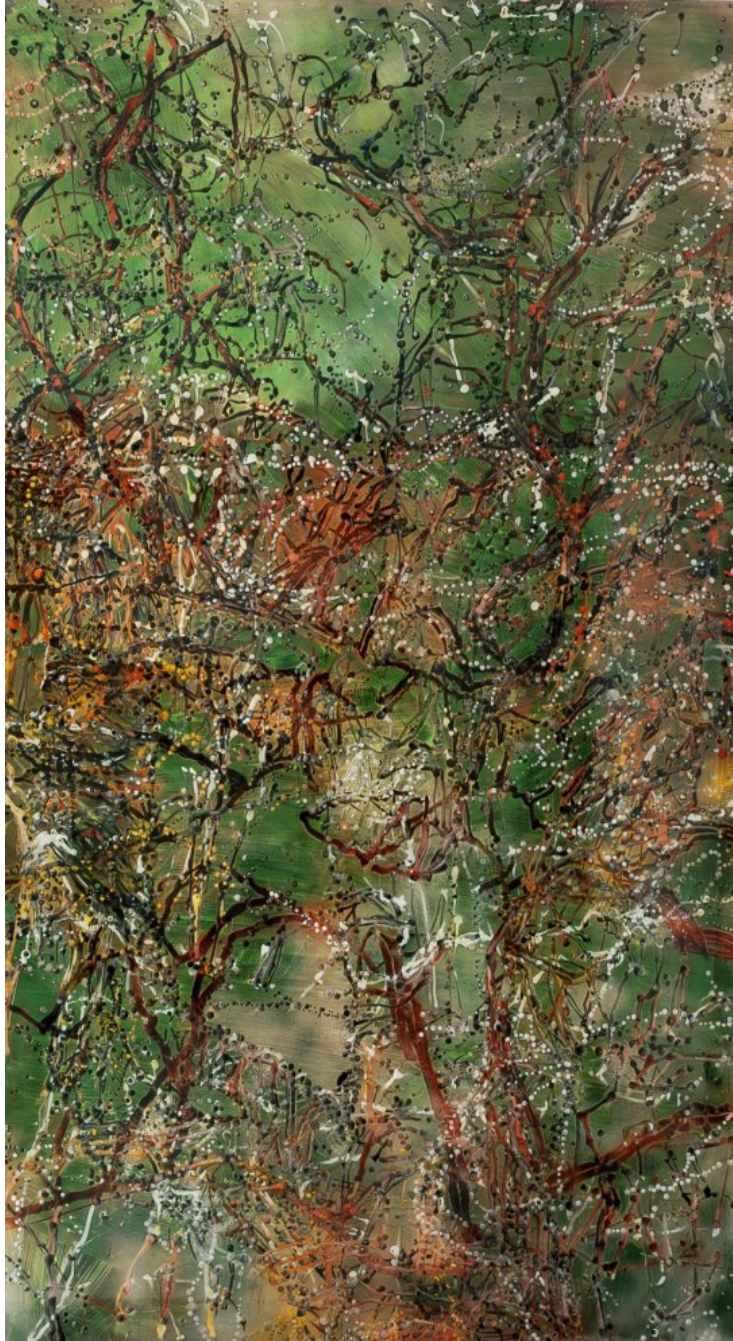

MAGMA

MAGMAVERSE 24

Annual Group Exhibition
2 Feb - 3 Mar

MAGMA

Kim Westcott
Ancient, 2023
Acrylic on engraved acrylic
60 x 40 cm

\$ 4,200

MAGMA GALLERIES
5 BEDFORD ST, COLLINGWOOD, 3066
WWW.MAGMAGALLERIES.COM

MAGMA

Kim Westcott
Heat, 2024
Acrylic on engraved acrylic
180 x 100 cm

\$ 16,500

MAGMA GALLERIES
5 BEDFORD ST, COLLINGWOOD, 3066
WWW.MAGMAGALLERIES.COM

MAGMA

Kim Westcott
Offshore, 2024
Acrylic on engraved acrylic
180 x 100 cm