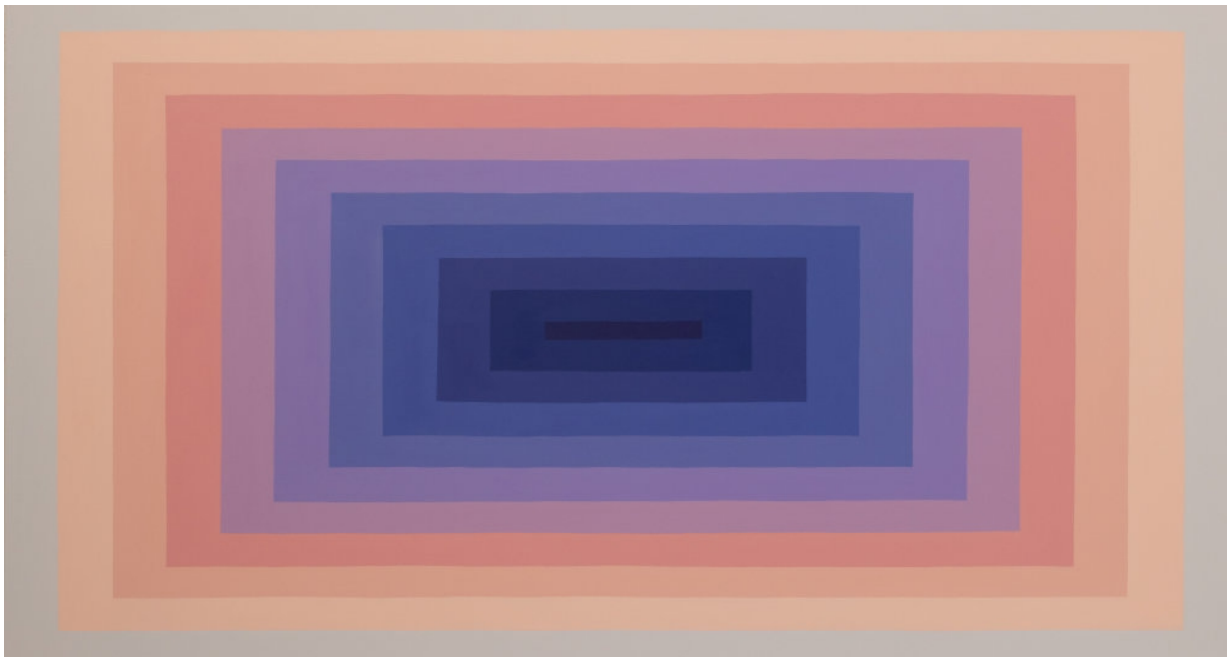

MAGMA

Drez
Sonor, 2024
Acrylic on linen
130 x 240 cm

$ 9,000

MAGMA GALLERIES
5 BEDFORD ST, COLLINGWOOD, 3066
WWW.MAGMAGALLERIES.COM