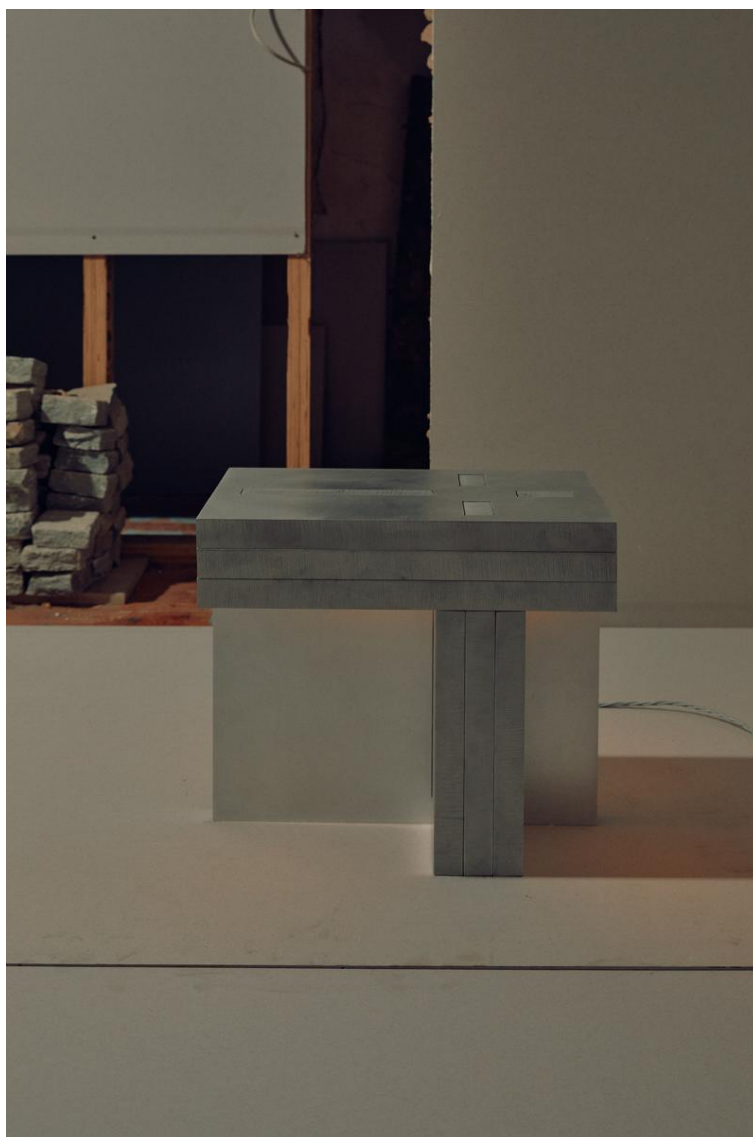

MAGMA

Brud Studia

Cieężka Lampa

Hand brushed aluminium

Weight approx. 50 kg

385 h x 320 d x 450 w

$6,300

MAGMA GALLERIES
5 BEDFORD ST, COLLINGWOOD, 3066
WWW.MAGMAGALLERIES.COM