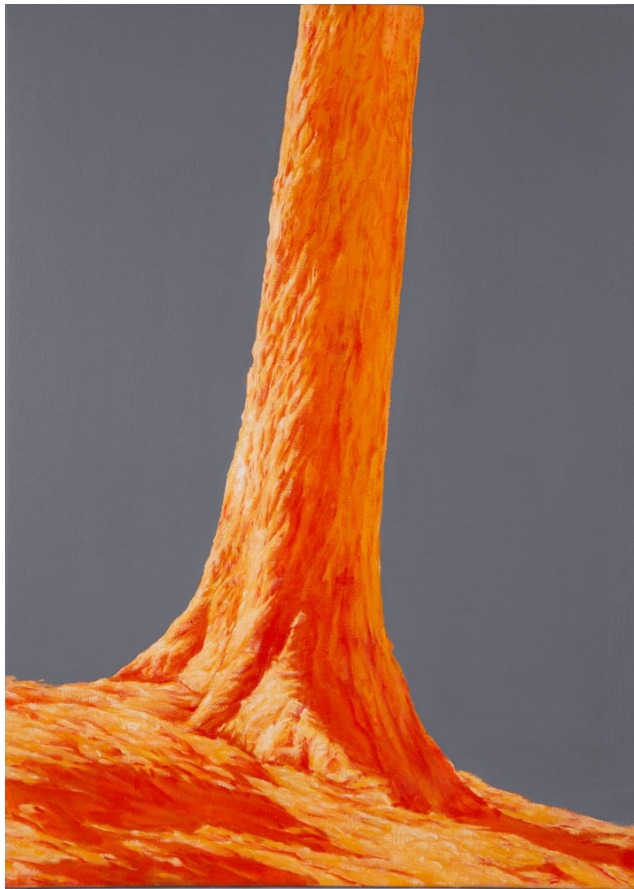

MAGMA

Piers Greville

Houston We Have a Problem, 2024

Oil and acrylic on canvas2

51 X 71 cm

$ 2,900

MAGMA GALLERIES
5 BEDFORD ST, COLLINGWOOD, 3066
WWW.MAGMAGALLERIES.COM