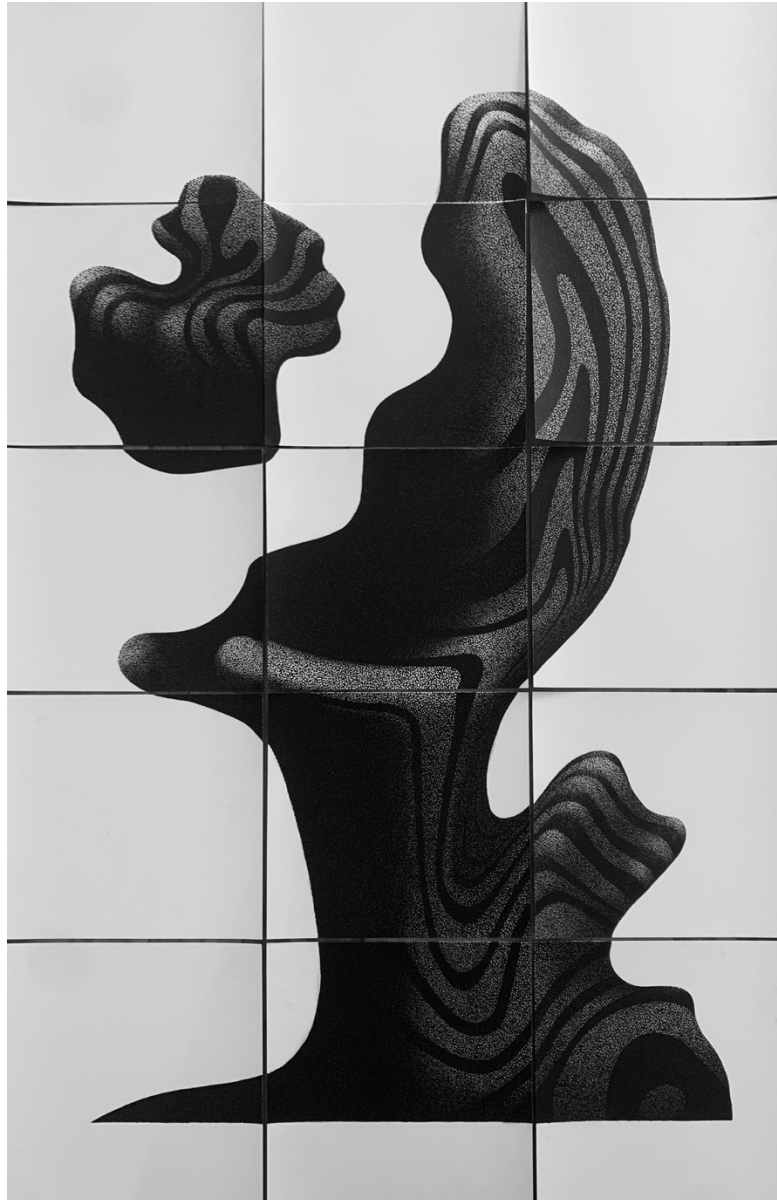

MAGMA

Piers Greville
Signal Failure, 2024
Oil and acrylic on canvas
51 X 71 cm

\$ 2,900

MAGMA GALLERIES
5 BEDFORD ST, COLLINGWOOD, 3066
WWW.MAGMAGALLERIES.COM

MAGMA

Max Vogelsee Vert

Judith takes the head of Holofernes and eats it, 2024