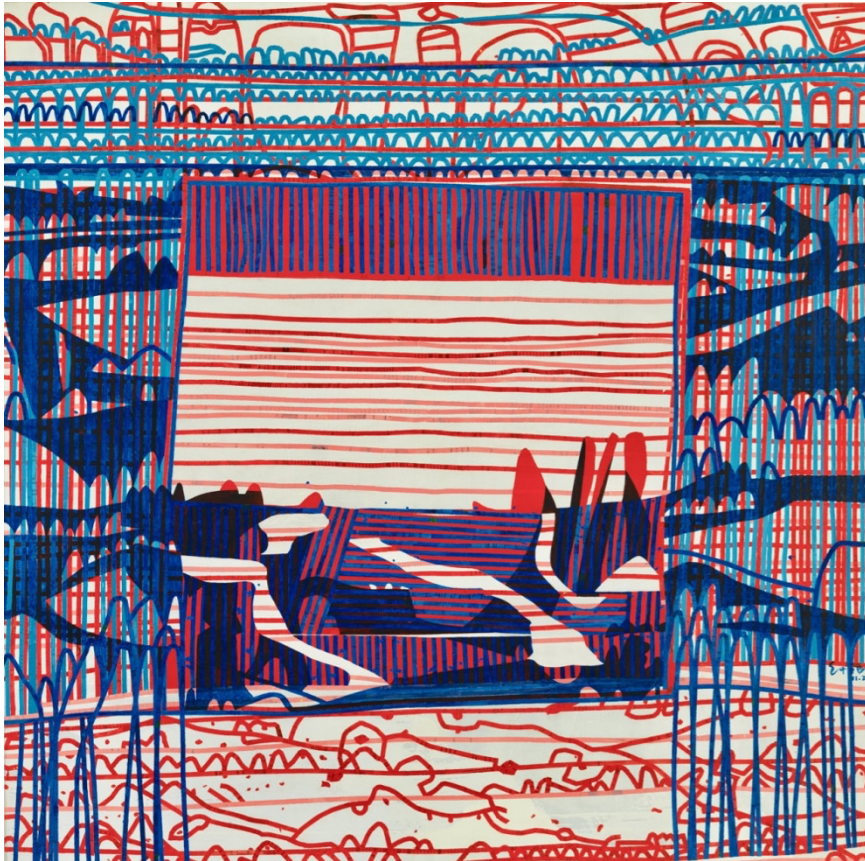

MAGMA

Christophe Stibio

Worturpa Gorge 6.53pm, 2021

Shredded classified documents, acrylic, rice paper on cotton duck
105 x 105 cm

$ 12,000

MAGMA GALLERIES
5 BEDFORD ST, COLLINGWOOD, 3066
WWW.MAGMAGALLERIES.COM